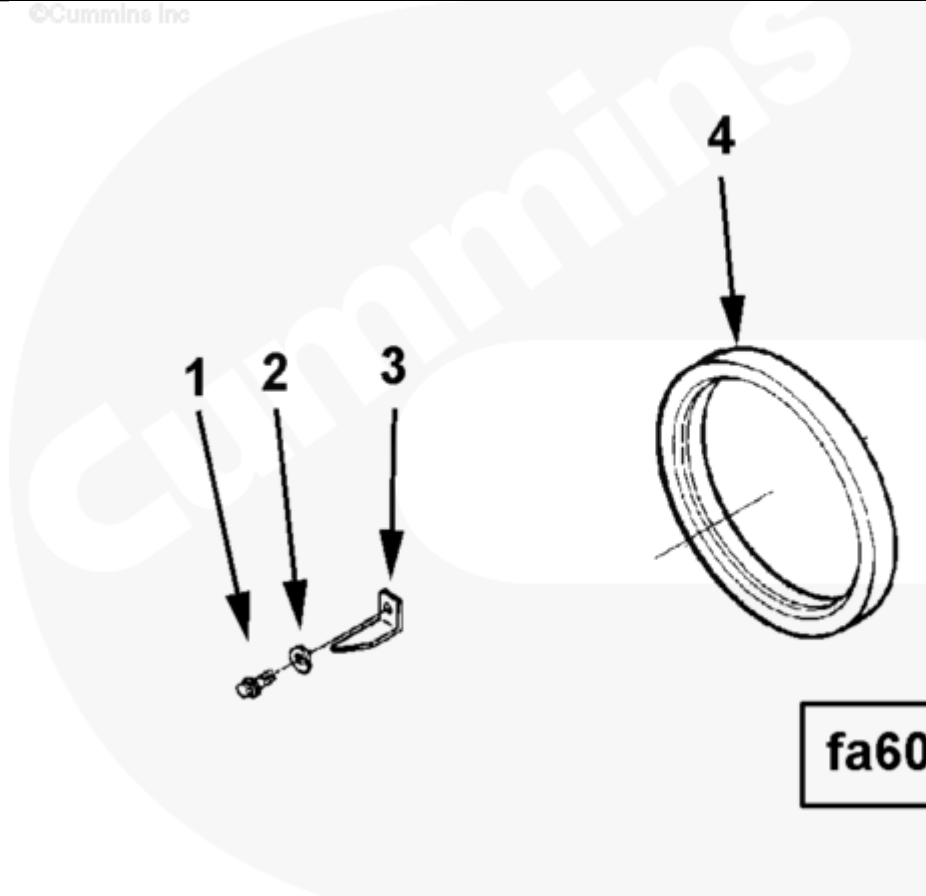

Parts Catalog - Option Detail

Electronic Parts Catalog - Option Detail				
Option	Group	Graphic	Film Card	Date
FA6014	08.03	fa603ge	K38	16-JAN-96
Engines	GTA38, K38, KTA38GC CM558, QSK38 CM2150 K106, QSK38 CM2150 MCRS, QSK38 CM850 MCRS			

©Cummins Inc

fa603ge

[SMALL](#) | [MEDIUM](#) | [LARGE](#)

Cart	Ref No	Part Number	Part Description	Required	Remarks
View My Cart					
		FA6014	Fan Hub		Fan Drive
<input type="checkbox"/>	1	206527	Twelve Point Cap Screw	1	5/16 - 18 X 5/8 in.
<input type="checkbox"/>	2	S 605	Lock Washer	1	5/16 in.
<input type="checkbox"/>	3	206526	Timing Pointer	1	
<input type="checkbox"/>	4	3016792	Oil Seal	1	
		3648162	Dust Seal	1	Item Not Shown In Art.